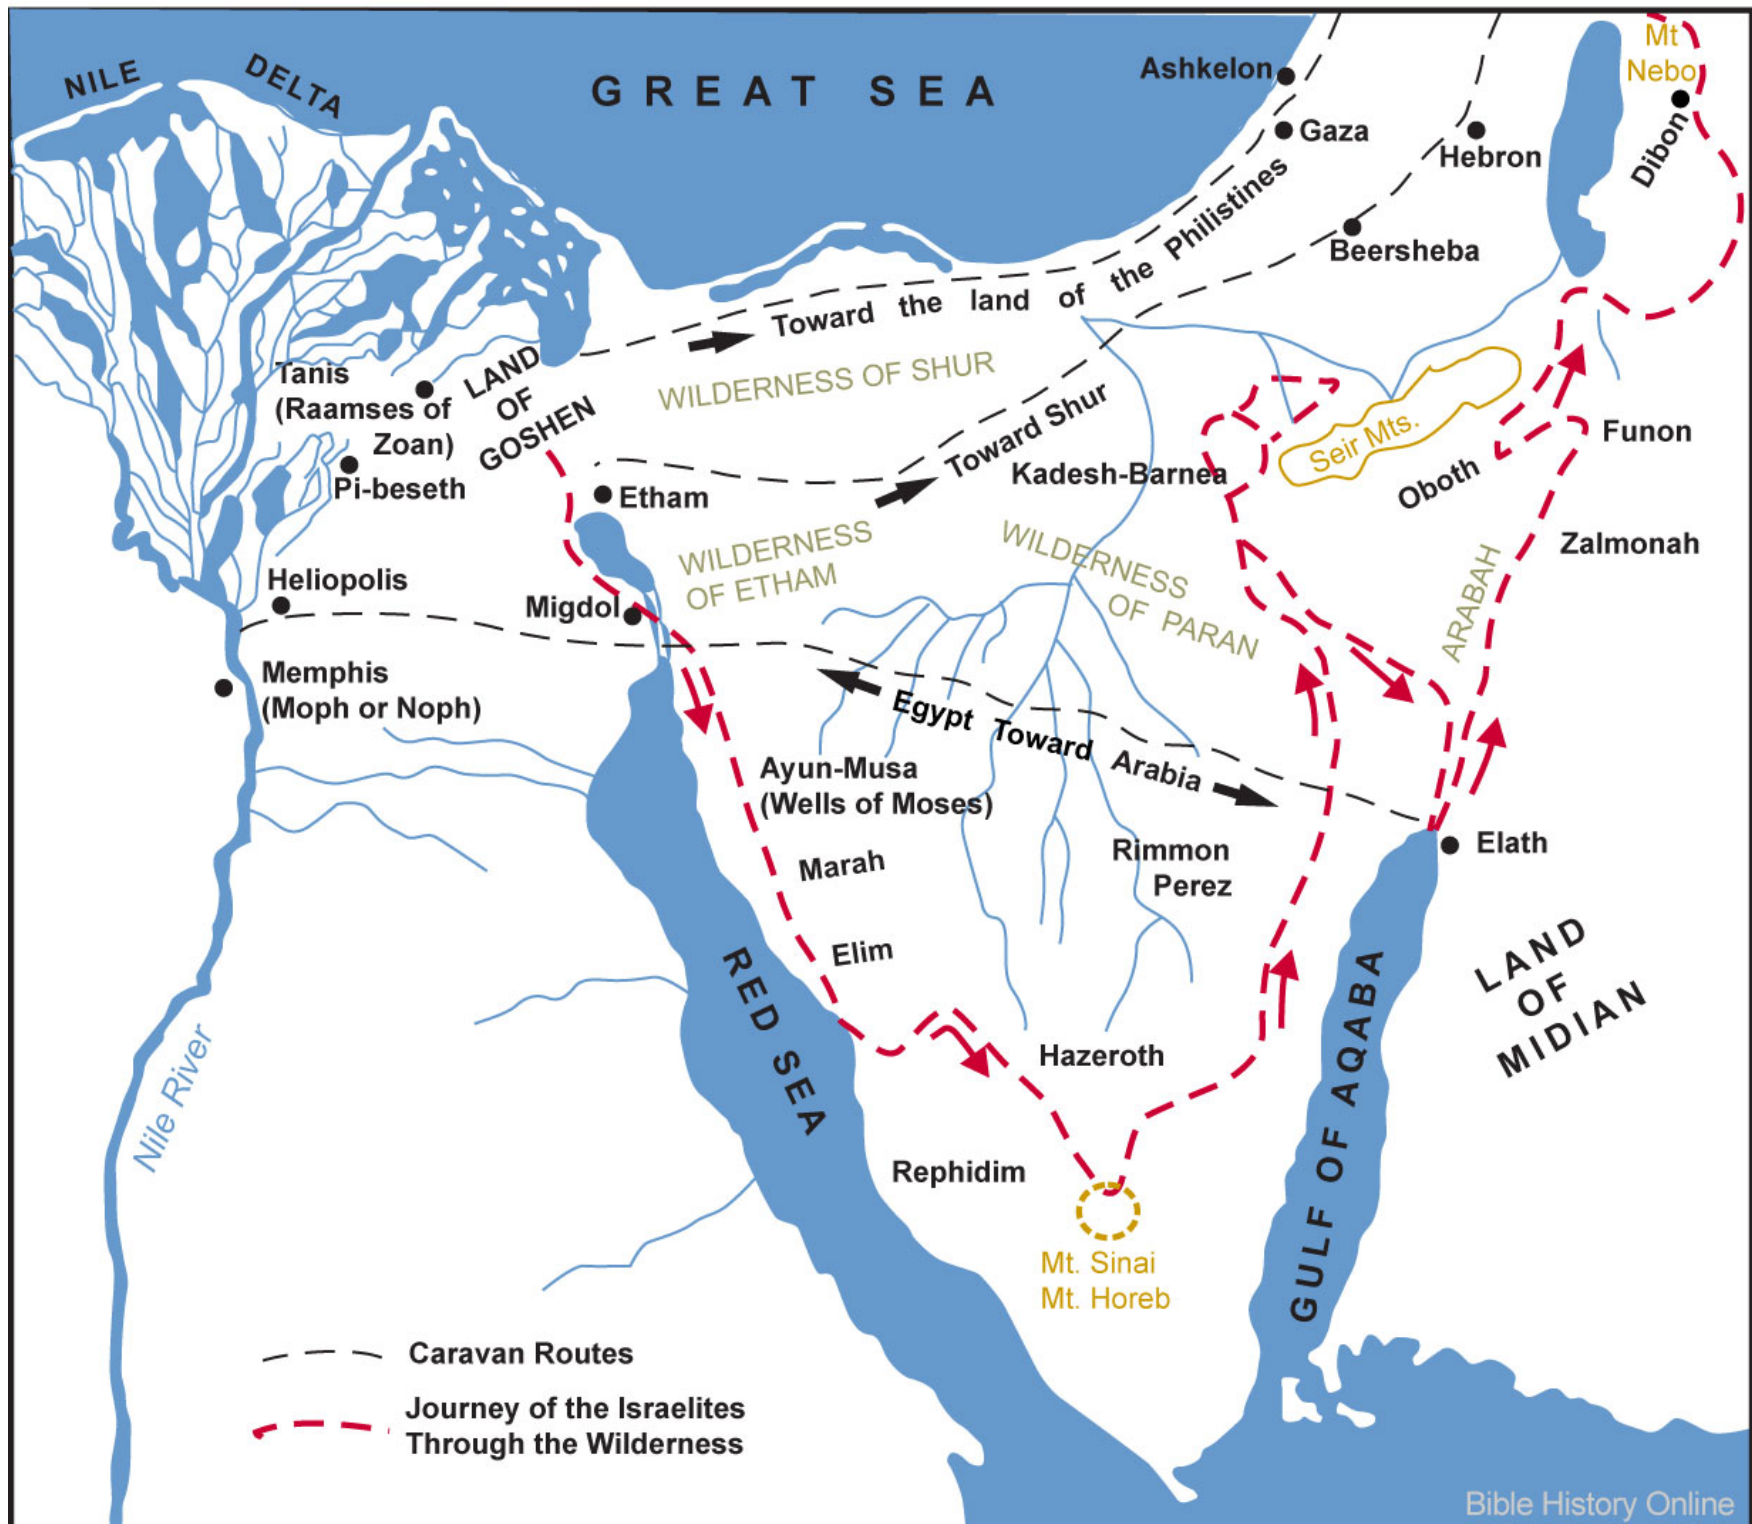

Caspian Sea

A S S Y R I A

Nineveh

Asshur

River Euphrates

River Tigris

Babylon

B A B Y L O N I A

Damascus

Jerusalem

The Great Sea

Sinai

EGYPT

River Nile

Red Sea

The Lower Sea

The Ancient Near East

ROUTE OF THE EXODUS OF THE ISRAELITES FROM EGYPT

**The 12 Tribes
and the Book of Judges**

MAP OF THE KINGDOM OF SAUL

MAP OF THE KINGDOM OF SAUL

David's Kingdom

David's Kingdom

in the Book of 1 Kings

Ophir and Tarshish

Assyrian Empire Under Sennacherib

- Persian Empire c.500 B.C.
- Median Empire 625-550 B.C.
- New Babylonian Empire 625-539 B.C.

BABYLONIAN, MEDE and PERSIAN EMPIRES

The Persian Empire

DURING THE TIME OF ESTHER