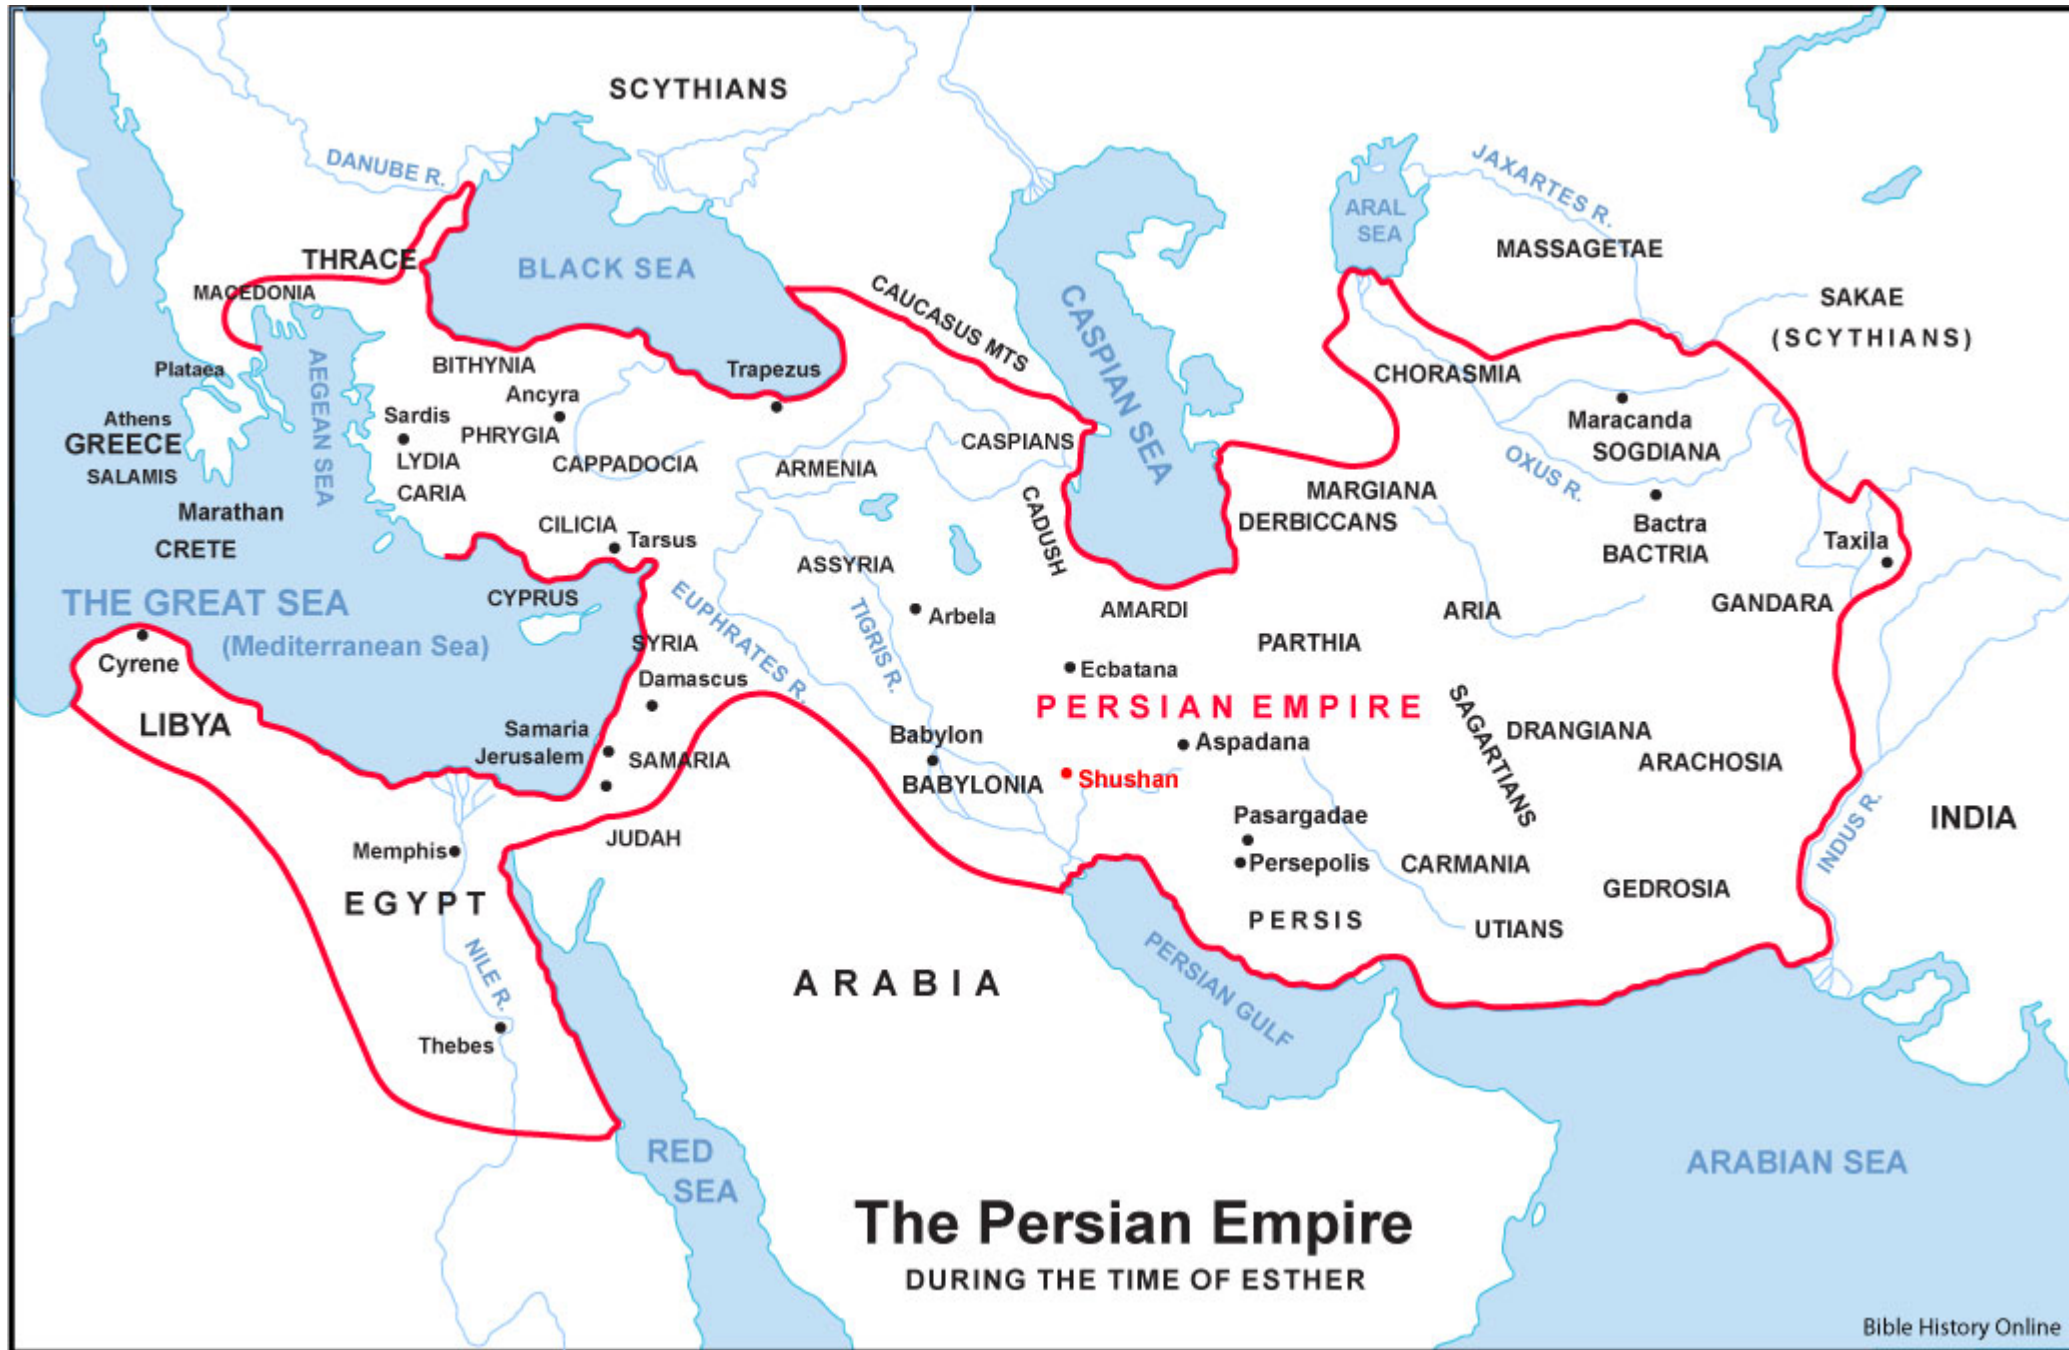

Caspian Sea

A S S Y R I A

Nineveh

Asshur

River Euphrates

River Tigris

Babylon

B A B Y L O N I A

Damascus

Jerusalem

The Great Sea

Sinai

EGYPT

River Nile

Red Sea

The Lower Sea

The Ancient Near East

ROUTE OF THE EXODUS OF THE ISRAELITES FROM EGYPT

**The 12 Tribes
and the Book of Judges**

MAP OF THE KINGDOM OF SAUL

MAP OF THE KINGDOM OF SAUL

David's Kingdom

David's Kingdom

in the Book of 1 Kings

Ophir and Tarshish

Assyrian Empire Under Sennacherib

- Persian Empire c.500 B.C.
- Median Empire 625-550 B.C.
- New Babylonian Empire 625-539 B.C.

BABYLONIAN, MEDE and PERSIAN EMPIRES

The Persian Empire

DURING THE TIME OF ESTHER