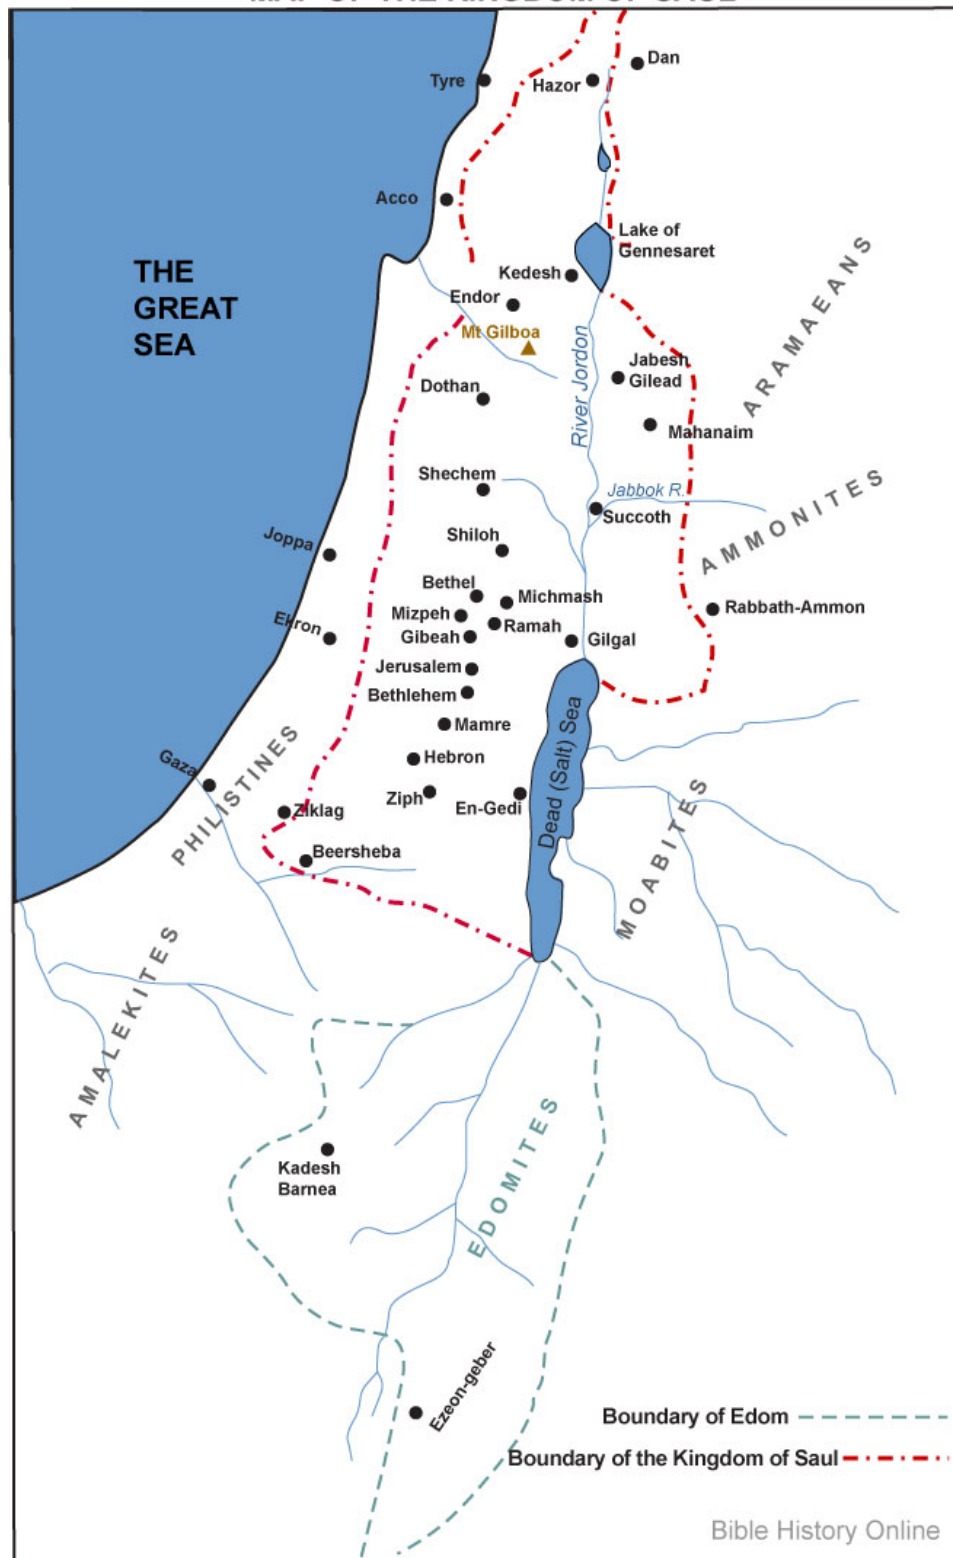

Caspian Sea

A S S Y R I A

Nineveh

Asshur

River Euphrates

River Tigris

Babylon

B A B Y L O N I A

Damascus

Jerusalem

The Great Sea

Sinai

EGYPT

River Nile

Red Sea

The Lower Sea

The Ancient Near East

ROUTE OF THE EXODUS OF THE ISRAELITES FROM EGYPT

**The 12 Tribes
and the Book of Judges**

MAP OF THE KINGDOM OF SAUL

MAP OF THE KINGDOM OF SAUL

David's Kingdom

David's Kingdom

in the Book of 1 Kings

Ophir and Tarshish

Assyrian Empire Under Sennacherib

- Persian Empire c.500 B.C.
- Median Empire 625-550 B.C.
- New Babylonian Empire 625-539 B.C.

BABYLONIAN, MEDE and PERSIAN EMPIRES

The Persian Empire

DURING THE TIME OF ESTHER