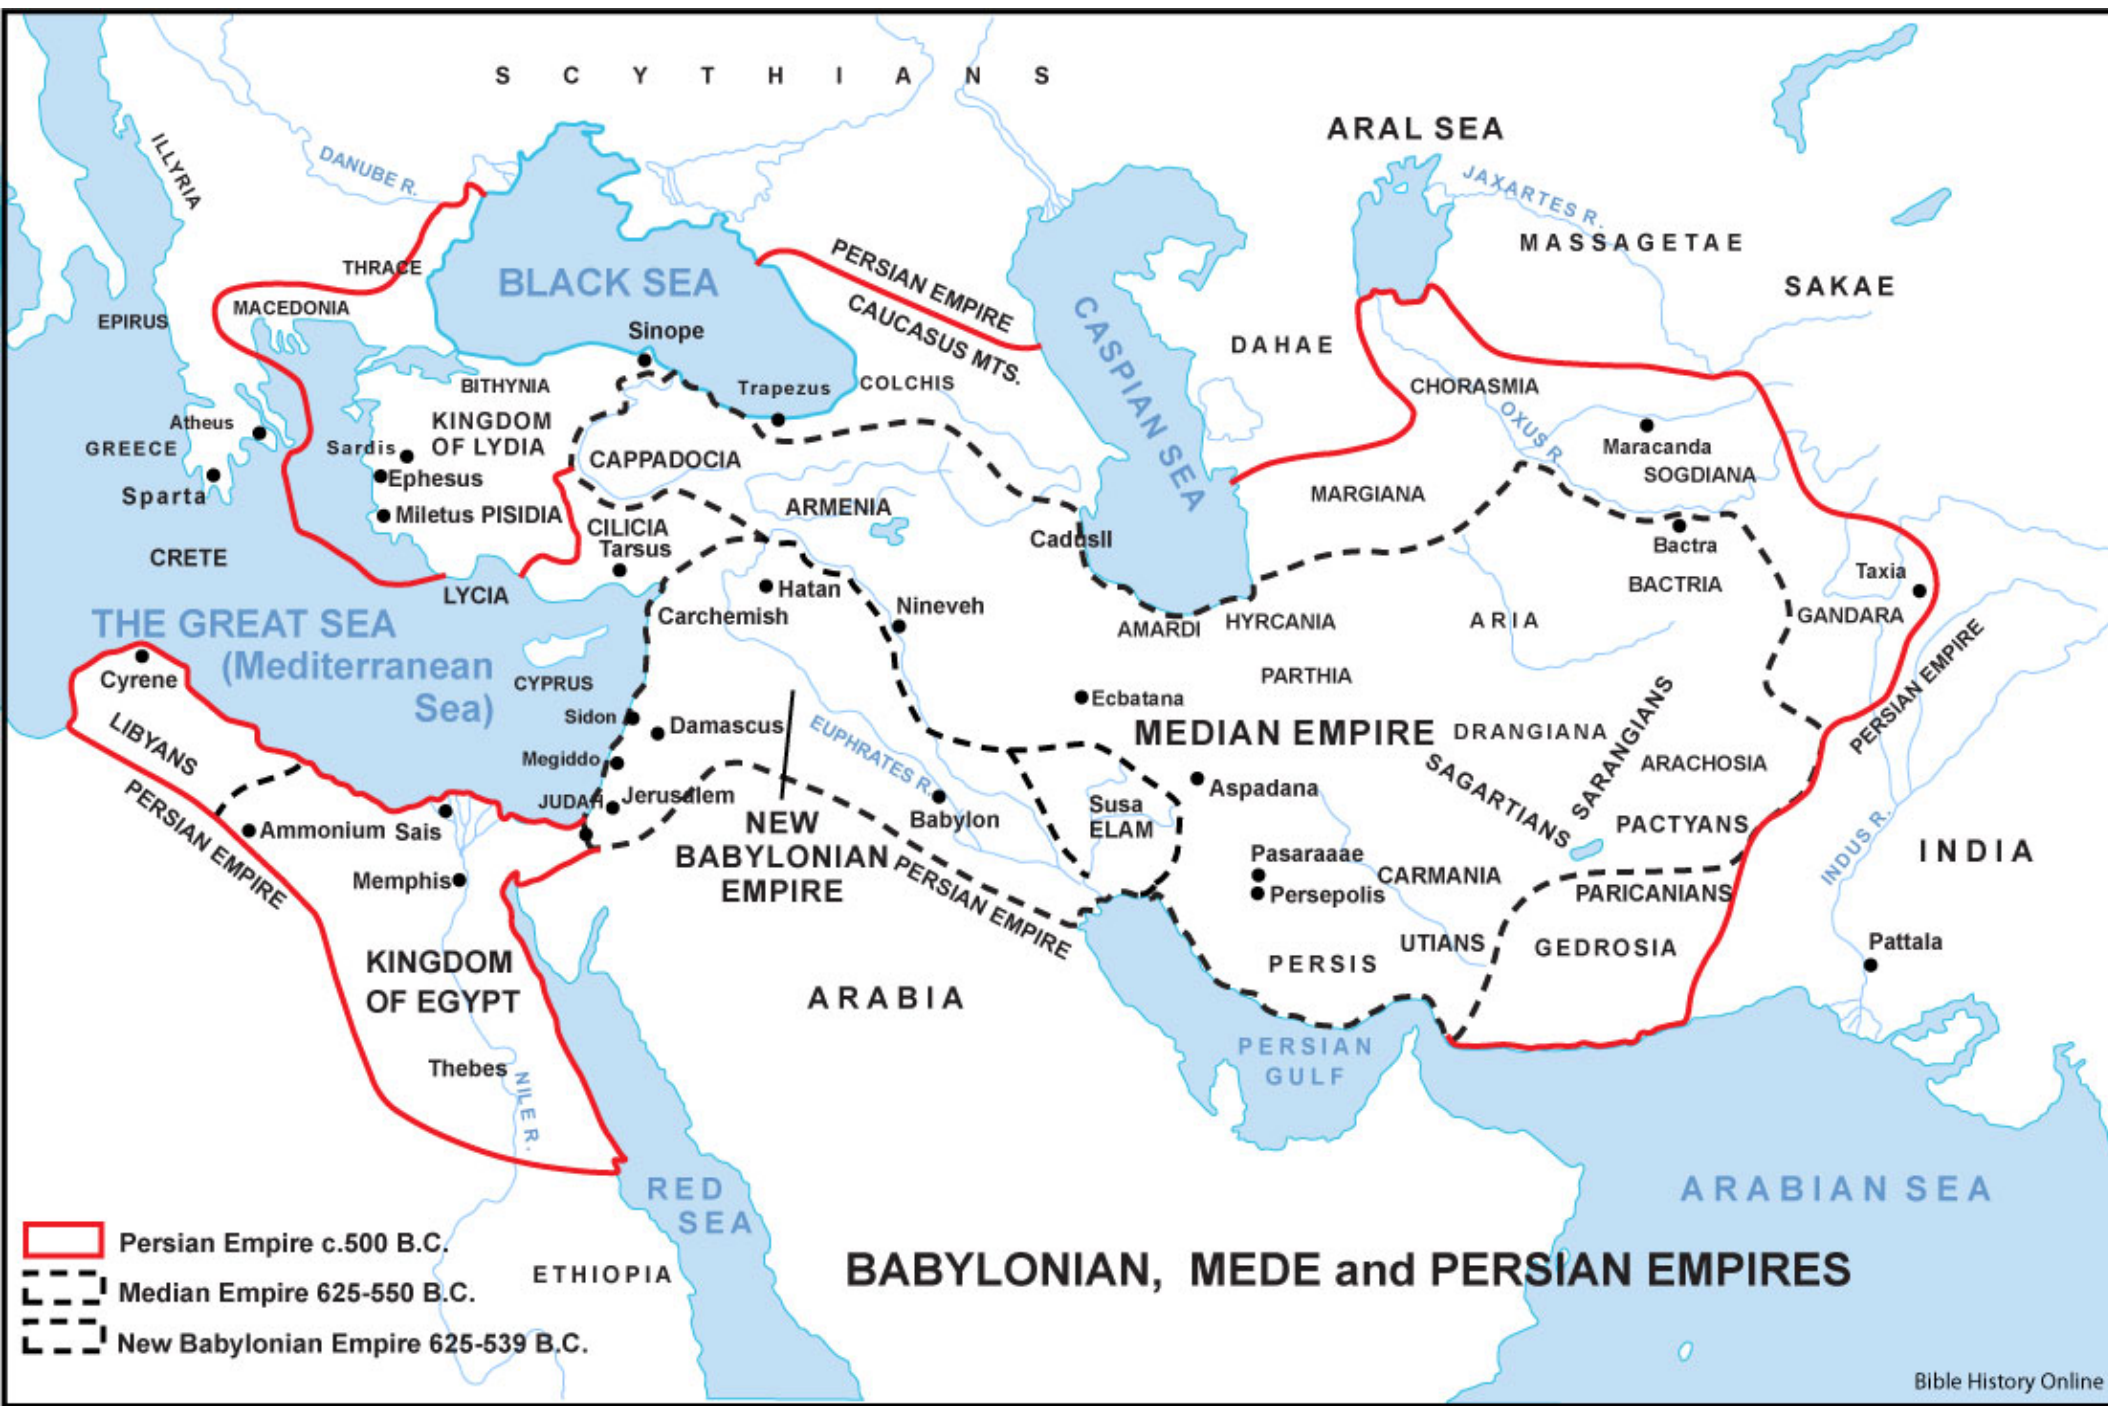

Caspian Sea

A S S Y R I A

Nineveh

Asshur

River Euphrates

River Tigris

Babylon

B A B Y L O N I A

Damascus

Jerusalem

The Great Sea

Sinai

EGYPT

River Nile

Red Sea

The Lower Sea

The Ancient Near East

ROUTE OF THE EXODUS OF THE ISRAELITES FROM EGYPT

**The 12 Tribes
and the Book of Judges**

MAP OF THE KINGDOM OF SAUL

MAP OF THE KINGDOM OF SAUL

David's Kingdom

David's Kingdom

in the Book of 1 Kings

Ophir and Tarshish

Assyrian Empire Under Sennacherib

- Persian Empire c.500 B.C.
- Median Empire 625-550 B.C.
- New Babylonian Empire 625-539 B.C.

BABYLONIAN, MEDE and PERSIAN EMPIRES

The Persian Empire

DURING THE TIME OF ESTHER