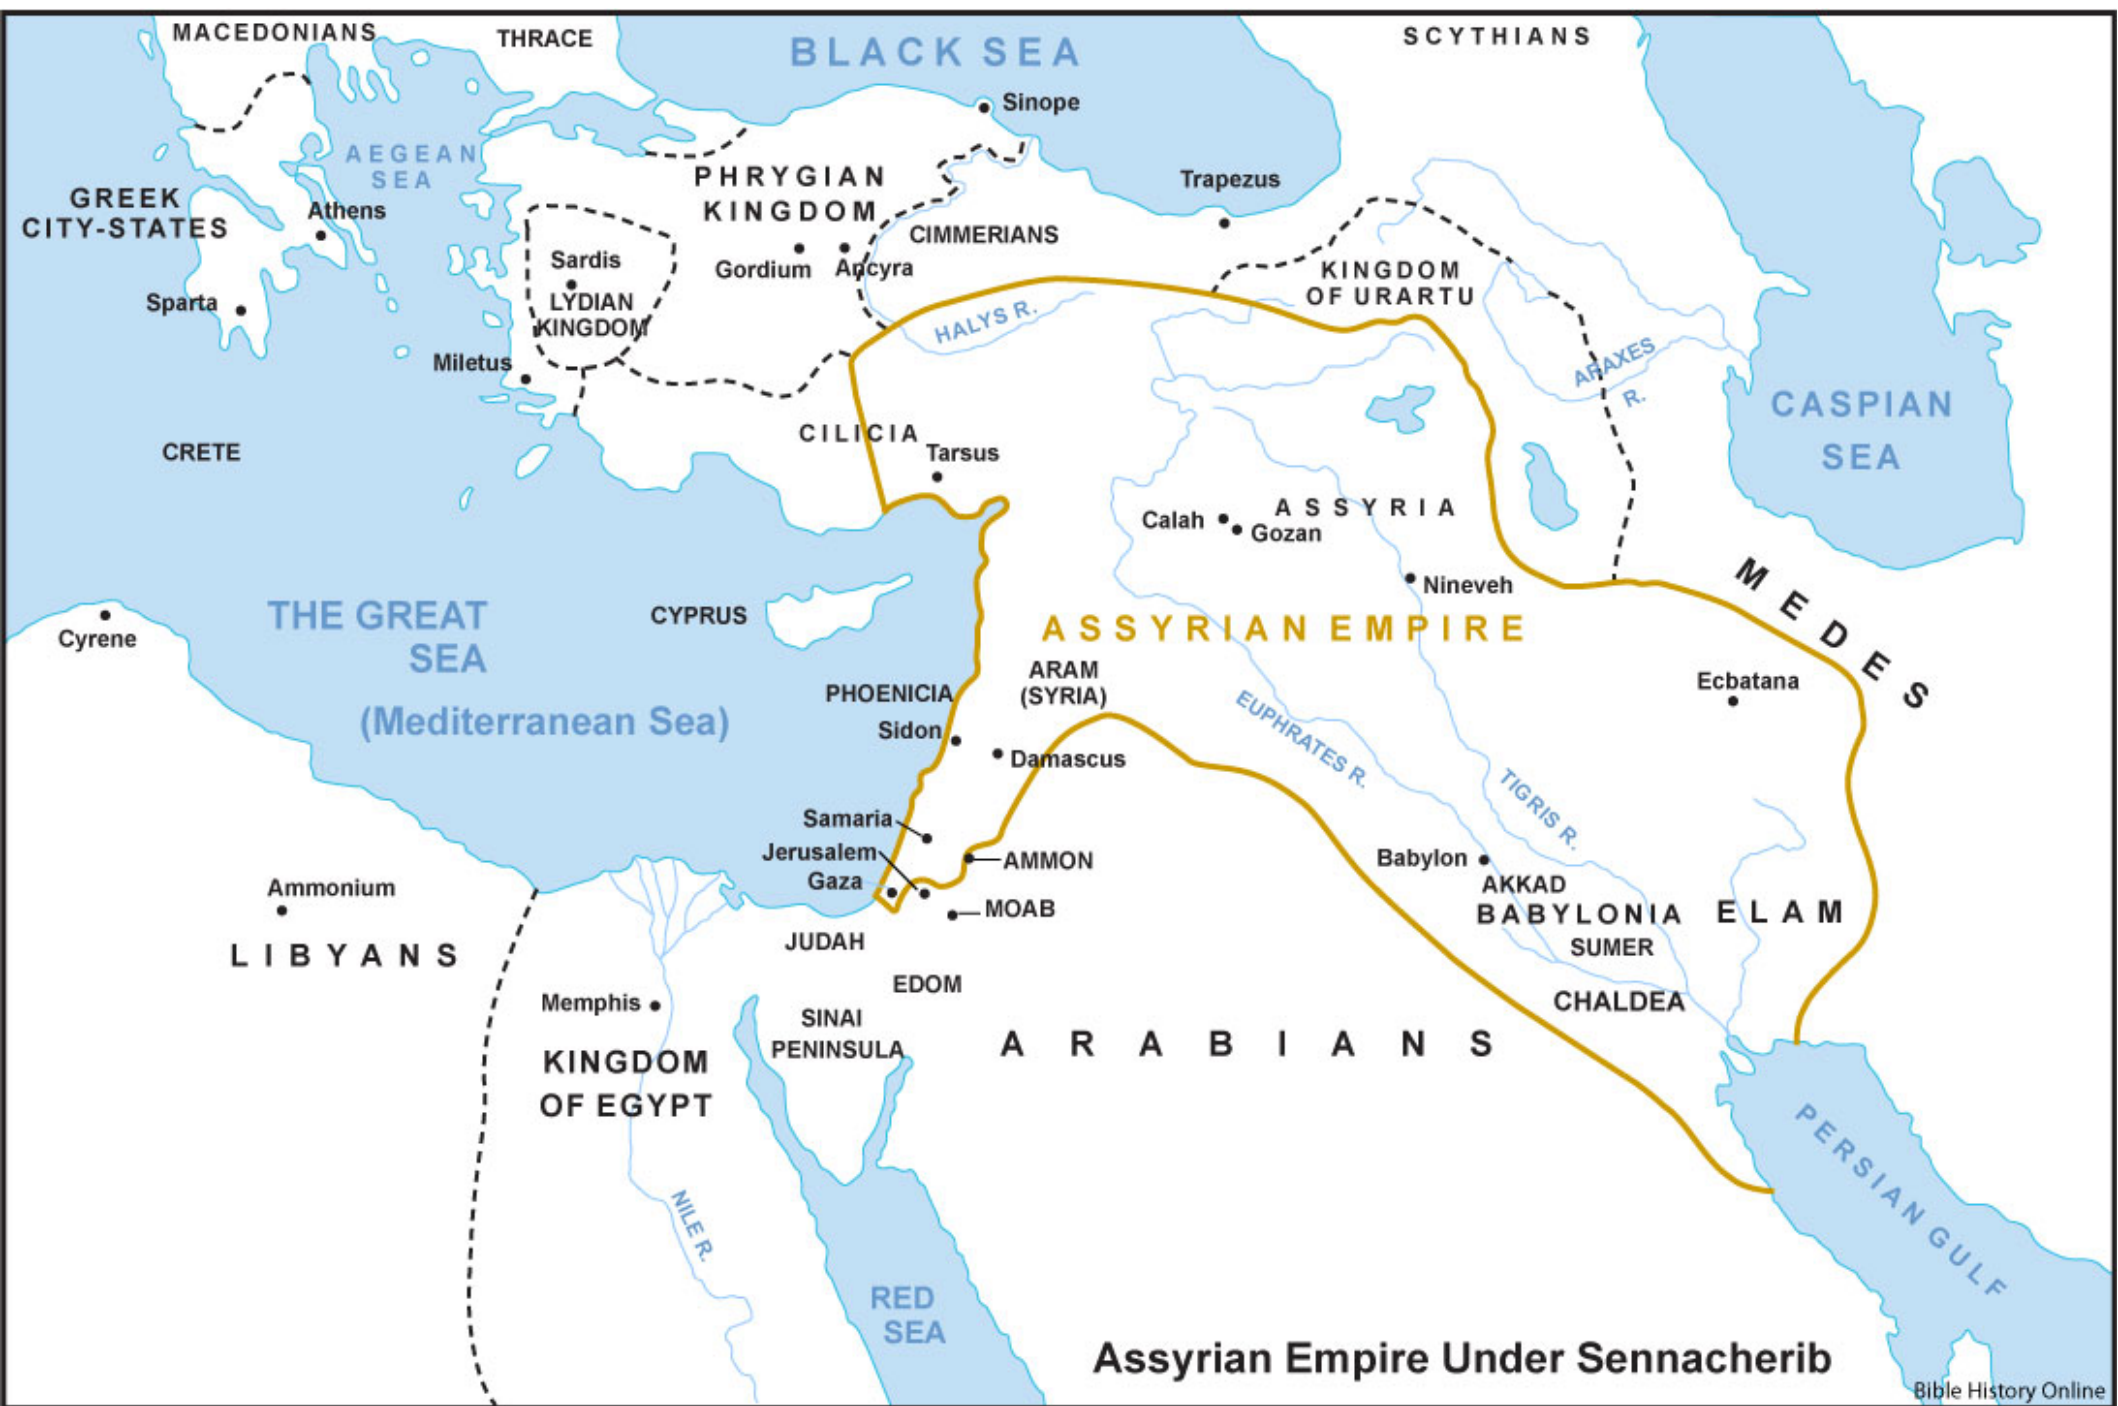

Caspian Sea

A S S Y R I A

Nineveh

Asshur

River Euphrates

River Tigris

Babylon

B A B Y L O N I A

Damascus

Jerusalem

The Great Sea

Sinai

EGYPT

River Nile

Red Sea

The Lower Sea

The Ancient Near East

ROUTE OF THE EXODUS OF THE ISRAELITES FROM EGYPT

**The 12 Tribes
and the Book of Judges**

MAP OF THE KINGDOM OF SAUL

MAP OF THE KINGDOM OF SAUL

David's Kingdom

David's Kingdom

in the Book of 1 Kings

Ophir and Tarshish

Assyrian Empire Under Sennacherib

- Persian Empire c.500 B.C.
- Median Empire 625-550 B.C.
- New Babylonian Empire 625-539 B.C.

BABYLONIAN, MEDE and PERSIAN EMPIRES

The Persian Empire

DURING THE TIME OF ESTHER