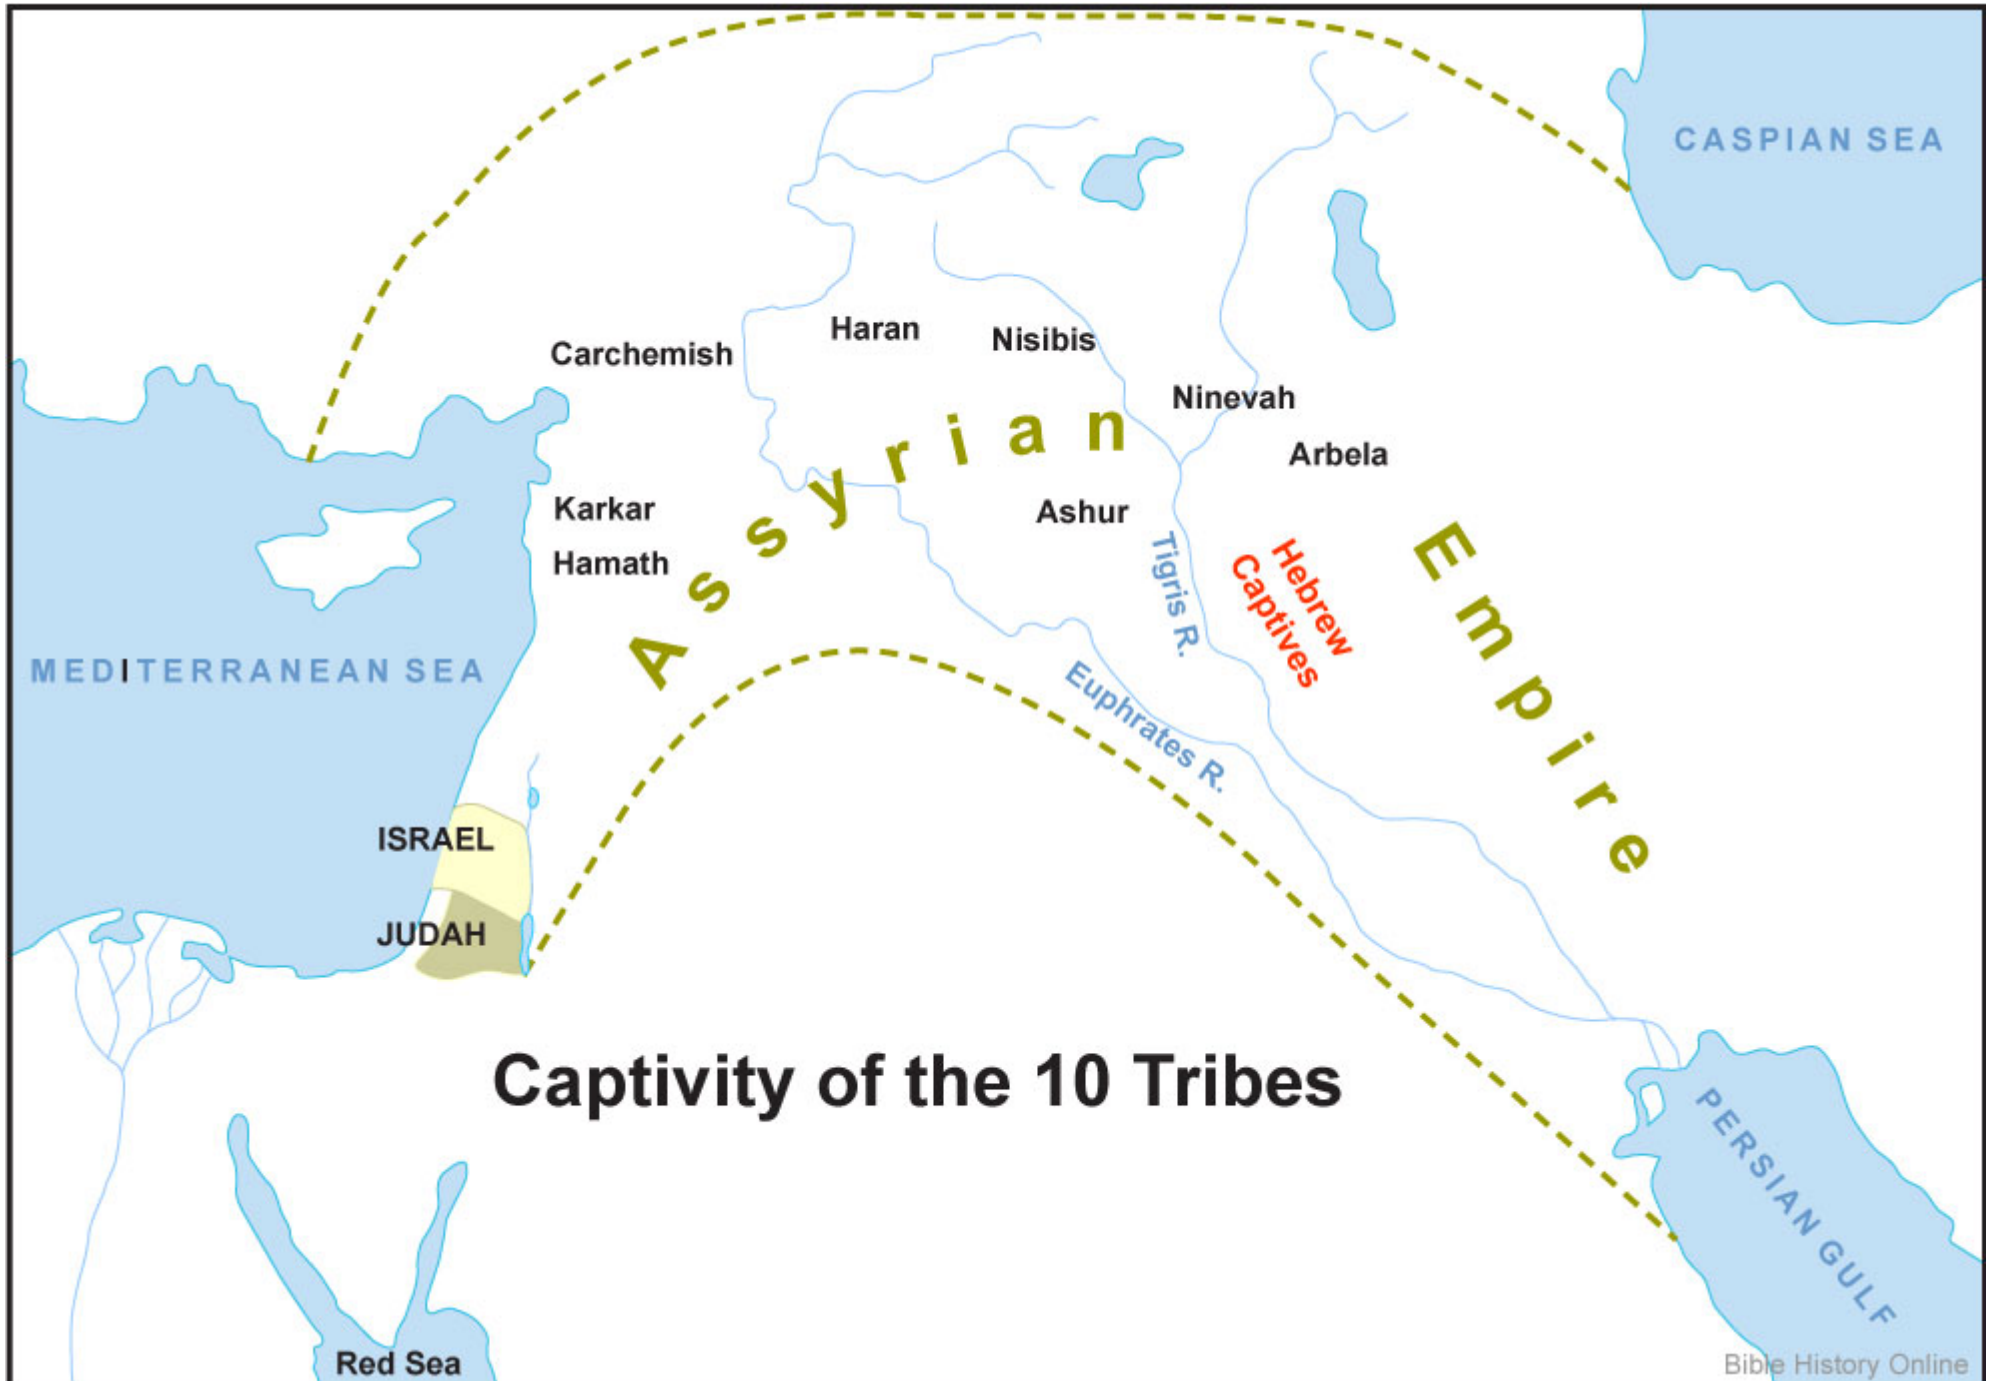

Caspian Sea

A S S Y R I A

Nineveh

Asshur

River Euphrates

River Tigris

Babylon

B A B Y L O N I A

Damascus

Jerusalem

The Great Sea

Sinai

EGYPT

River Nile

Red Sea

The Lower Sea

The Ancient Near East

ROUTE OF THE EXODUS OF THE ISRAELITES FROM EGYPT

**The 12 Tribes
and the Book of Judges**

MAP OF THE KINGDOM OF SAUL

MAP OF THE KINGDOM OF SAUL

David's Kingdom

David's Kingdom

in the Book of 1 Kings

Ophir and Tarshish

Assyrian Empire Under Sennacherib

- Persian Empire c.500 B.C.
- Median Empire 625-550 B.C.
- New Babylonian Empire 625-539 B.C.

BABYLONIAN, MEDE and PERSIAN EMPIRES

The Persian Empire

DURING THE TIME OF ESTHER